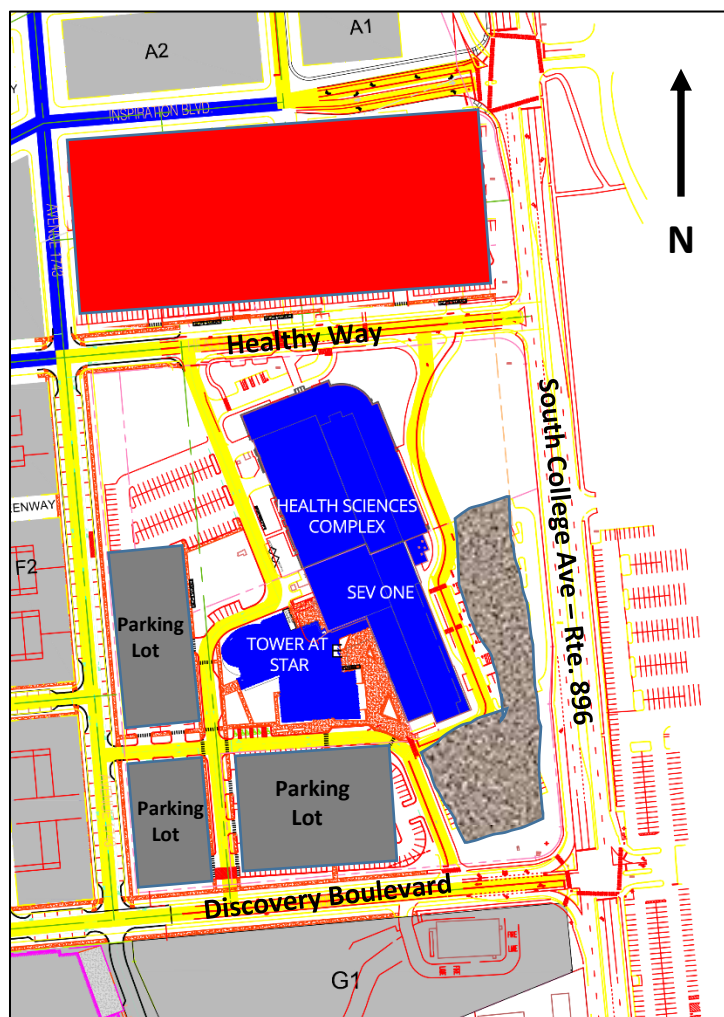

Directions/Parking for STAR Health Sciences Complex & The Tower at STAR:

The Tower at STAR

100 Discovery Boulevard, Newark, DE 19713

STAR Health Sciences Complex (adjacent building) Front Desk: 302-831-1060

Coming from Main Campus/North:

Drive south on 896, over the bridge and past the Amtrak Station and the North STAR Campus entrance. Turn right into the SOUTH STAR Campus entrance (Discovery Blvd.) and follow the road around to the parking lot to the left/front of the Tower (gray on the map). Park in any space marked Visitor and enter the Tower's main entrance from the parking lot taking the elevator to the 7th floor. The person at the reception desk will direct you from there.

Coming from I-95/South:

Drive north on 896, past DE-4/Christiana Parkway. Turn left into the SOUTH STAR Campus entrance (Discovery Blvd.) and follow the road around to the parking lot to the left/front of the Tower (gray on the map). Park in any space marked Visitor and enter the Tower's main entrance from the parking lot taking the elevator to the 7th floor. The person at the reception desk will direct you from there.